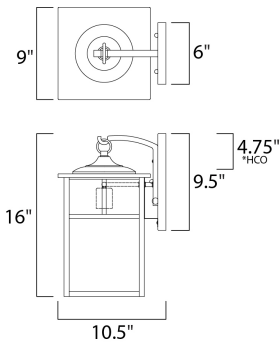

PRODUCT DESCRIPTION

Coldwater is a traditional, craftsman/mission style collection from Maxim Lighting International in Burnished with Honey glass.

MEASUREMENTS

DIMENSION : 9" W x 16" H x 10" Ext
BACK PLATE : 6" W x 9.5" H x 4.75" HCO
HANGING WEIGHT : 6.24 lb

LAMPING

INPUT VOLTAGE : 120V
BULB : 1 x 60W Incandescent E26 Medium , 60W Total
BULB INCLUDED : (Not Included)
DIMMABLE : Yes

FINISHES OPTION

- Black (BK)
- Burnished (BU)

GLASS

Honey HO

MATERIAL

Aluminum, Glass

RATINGS

cETLus
Wet Location

ADDITIONAL

OPERATING TEMPERATURE:
-20°C (-4°F), 40°C (104°F)

PHOTOMETRIC: Report Found Online

Always consult a qualified electrician before installing any lighting product.